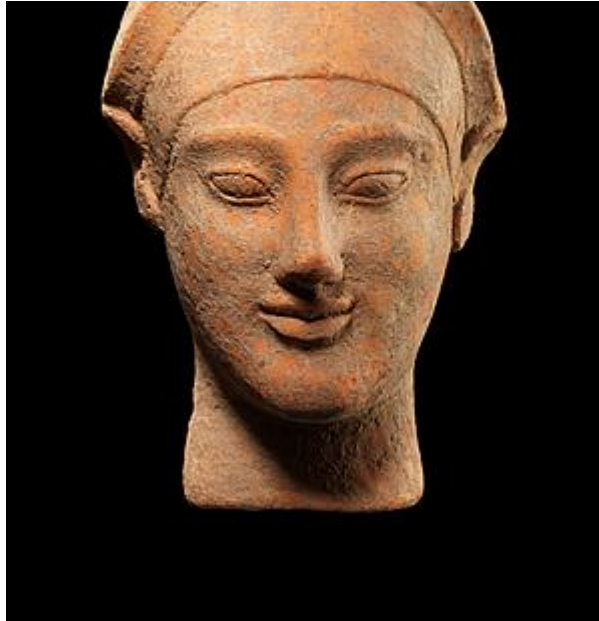

SYCOMORE ANCIENT ART

3, Cour Saint-Pierre

1204 Geneva

Switzerland

Large terracotta protome of a woman

Terracotta. TL tested in 1988

Ancient Greek art from Asia Minor, probably from Knidos, 500 B.C.

Height: 24 cm